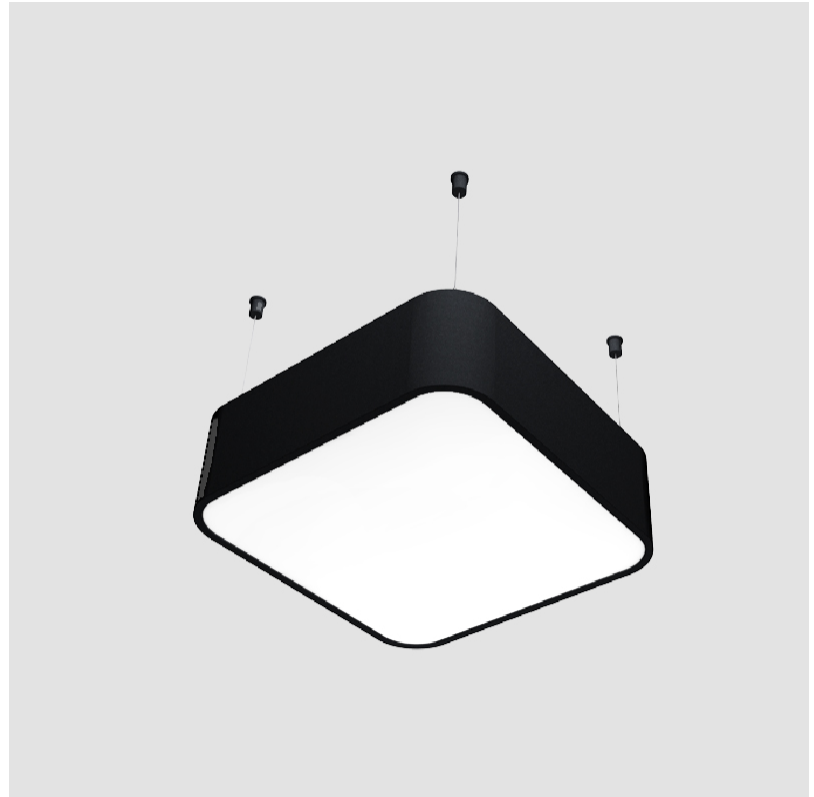

GENERAL

Series: Smoothy
Subseries: Smoothy Standard
Partner: Prolicht
Division: Architectural
Installation: Suspension
Product Type: Pendant
Mounting Location: Ceiling
Light Distribution: Direct

PHYSICAL

Shape: Square
Length (mm): 370
Length (in): 14 9/16
Width (mm): 370
Width (in): 14 9/16
Height (mm): 120
Height (in): 4 3/4
Max. Overall Height (mm): 2120
Max. Overall Height (in): 83 7/16
Weight (kg): 4.15
Weight (lbs): 9.13
Diffuser: [PMMA - Opal or Micro-Prism](#)
Fixture Finish: [SSR / BKV / CWI / CRY / HAB / UFT / ITA / RUA / FTG / MYG / LOD / PUS / FRO / FUP / KIA / POP / BLS / SPG / MEY / GOH / CHC / COM / ABZ / JAG / OBR / MOS / ROR](#)
Fixture Material: [Extruded Aluminum / Steel](#)
Cable Details: 2000mm / 78 3/4"

ELECTRICAL

Lamp Type: LED (Zhaga Standard)
Input Wattage (W): 12
Total Output Wattage (W): 10
Dimming: [Non-Dimmable](#)
Driver Included: Yes
Driver Location: Integrated
Driver Type: Constant Current - Universal
Driver Class: Class 2
Input Voltage (V): 120 - 277
Constant Current (MA): 350
Upon Request: (Not included - see components) Integral: 0-10Vdc dimming / Phase dimming 120Vac only

LED

[Color Temperature (°K): 3000 / 4000](#)
Max. Delivered Lumen (lm): 1380 / 1430
CRI: >80 CRI
Efficiency (%): 82.7
Lamp Life (hrs): 50000
Upon Request: Other CCT available

OPTICAL

RATINGS AND CERTIFICATIONS

Certified By: Certified for North American Standards
IP rating: IP20