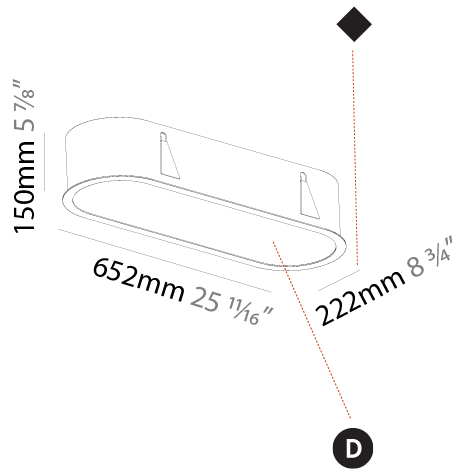

PHYSICAL

Shape: Oval
Length (mm): 652
Length (in): 25 11/16
Width (mm): 222
Width (in): 8 3/4
Depth (mm): 150
Depth (in): 5 7/8
Ceiling Thickness (mm): 10 / 12.5 / 15 / 25
Ceiling Thickness (in): 3/8 or 1/2 or 9/16 or 1
Min. Recessing Depth (mm): 160
Min. Recessing Depth (in): 6 5/16
Weight (kg): 4.033
Weight (lbs): 8.87
Diffuser: PMMA - Opal or Micro-Prism
Fixture Finish: SSR / BKV / CWI / CRY / HAB / UFT / ITA / RUA / FTG / MYG / LOD / PUS / FRO / FUP / KIA / POP / BLS / SPG / MEY / GOH / CHC / COM / ABZ / JAG / OBR / MOS / ROR
Fixture Material: Extruded Aluminum / Steel
Cut-out Measurements: 635mm / 25" x 205mm / 8 1/16"

ELECTRICAL

Lamp Type: LED (Zhaga Standard)
Input Wattage (W): 21
Total Output Wattage (W): 18
Dimming: Tri-Mode (Non-Dimming and Phase Dimming (120Vac only) and 0-10V Dimming)
Driver Included: Yes
Driver Location: Integrated
Driver Type: Constant Current - Universal
Driver Class: Class 2
Input Voltage (V): 120 - 277
Constant Current (MA): 500

LED

Color Temperature (°K): 3000 / 4000
Max. Delivered Lumen (lm): 1430 / 1570
CRI: >80 CRI
Lamp Life (hrs): 50000
Upon Request: Other CCT available

OPTICAL

RATINGS AND CERTIFICATIONS

Certified By: Certified for North American Standards
IP rating: IP20

PROJECT
TYPE
SPECIFIER
QUANTITY
DATE

635mm x 205mm
25" x 8 1/16"

10 - 25mm
3/8" - 1"

160mm
6 5/16"