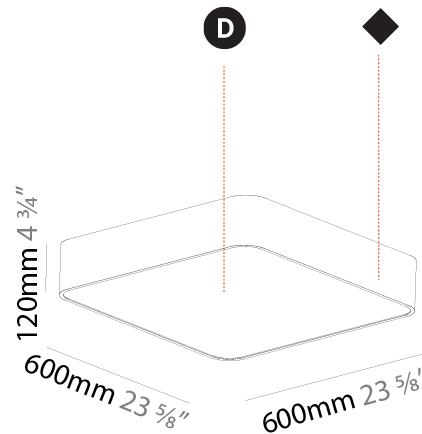

GENERAL

Series: Smoothy
Subseries: Smoothy Standard
Partner: Prolicht
Division: Architectural
Installation: Surface
Product Type: Ceiling Surface
Mounting Location: Ceiling
Light Distribution: Direct

PHYSICAL

Shape: Square
Length (mm): 600
Length (in): 23 5/8
Width (mm): 600
Width (in): 23 5/8
Height (mm): 120
Height (in): 4 3/4
Weight (kg): 11.315
Weight (lbs): 24.89
Diffuser: [PMMA - Opal or Micro-Prism](#)
Fixture Finish: [SSR / BKV / CWI / CRY / HAB / UFT / ITA / RUA / FTG / MYG / LOD / PUS / FRO / FUP / KIA / POP / BLS / SPG / MEY / GOH / CHC / COM / ABZ / JAG / OBR / MOS / ROR](#)
Fixture Material: [Extruded Aluminum / Steel](#)

ELECTRICAL

Lamp Type: LED (Zhaga Standard)
Input Wattage (W): 55
Total Output Wattage (W): 49.7
Dimming: [Non-Dimmable](#)
Driver Included: Yes
Driver Location: Integrated
Driver Type: [Constant Current - Universal](#)
Driver Class: [Class 2](#)
Input Voltage (V): 120 - 277
Constant Current (mA): 350
Upon Request: (Not included - see components) Integral: 0-10Vdc dimming / Phase dimming 120Vac only

LED

[Color Temperature (°K): 3000 / 4000](#)
Max. Delivered Lumen (lm): 5520 / 5720
CRI: >80 CRI
Efficiency (%): 0.867
Lamp Life (hrs): 50000
Upon Request: [Other CCT available](#)

OPTICAL

RATINGS AND CERTIFICATIONS

Certified By: [Certified for North American Standards](#)
IP rating: [IP20](#)

PROJECT
TYPE
SPECIFIER
QUANTITY
DATE