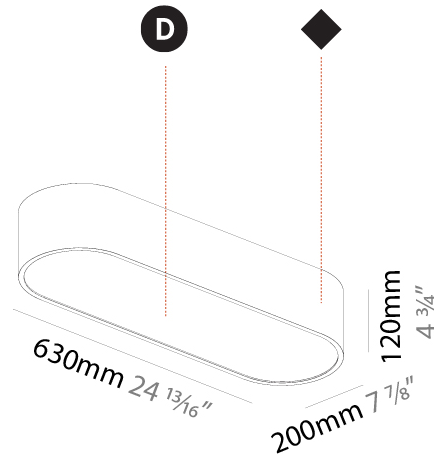

GENERAL

Series: Smoothy
Subseries: Smoothline
Partner: Prolicht
Division: Architectural
Installation: Surface
Product Type: Ceiling Surface
Mounting Location: Ceiling
Light Distribution: Direct

PHYSICAL

Shape: Oval
Length (mm): 630
Length (in): 24 13/16
Width (mm): 200
Width (in): 7 7/8
Height (mm): 120
Height (in): 4 3/4
Weight (kg): 3.403
Weight (lbs): 7.49
Diffuser: [PMMA - Opal or Micro-Prism](#)
Fixture Finish: [SSR / BKV / CWI / CRY / HAB / UFT / ITA / RUA / FTG / MYG / LOD / PUS / FRO / FUP / KIA / POP / BLS / SPG / MEY / GOH / CHC / COM / ABZ / JAG / OBR / MOS / ROR](#)
Fixture Material: [Extruded Aluminum / Steel](#)

ELECTRICAL

Lamp Type: LED (Zhaga Standard)
Input Wattage (W): 21
Total Output Wattage (W): 18
Dimming: [Tri-Mode (Non-Dimming and Phase Dimming (120Vac only) and 0-10V Dimming)](#)
Driver Included: Yes
Driver Location: Integrated
Driver Type: Constant Current - Universal
Driver Class: Class 2
Input Voltage (V): 120 - 277
Constant Current (MA): 500

LED

[Color Temperature (°K): 3000 / 4000](#)
Max. Delivered Lumen (lm): 1460 / 1600
CRI: >80 CRI
Lamp Life (hrs): 50000
Upon Request: Other CCT available

OPTICAL

RATINGS AND CERTIFICATIONS

Certified By: Certified for North American Standards
IP rating: IP20

PROJECT
TYPE
SPECIFIER
QUANTITY
DATE