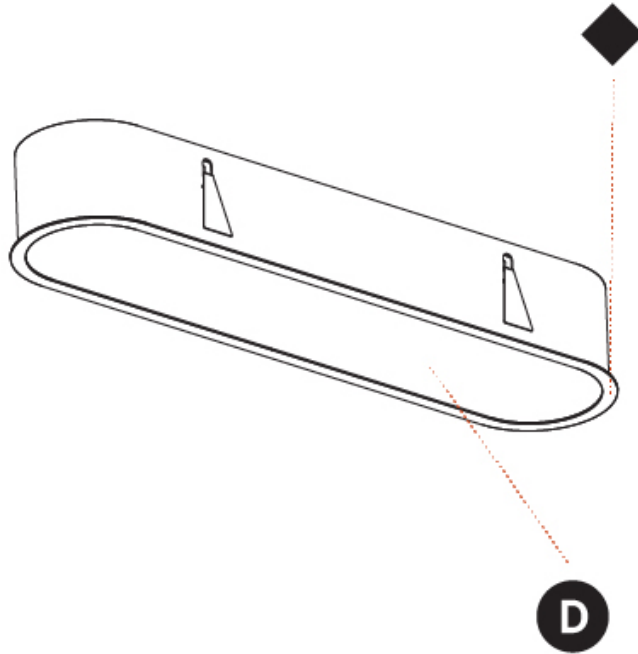

PROJECT
TYPE
SPECIFIER
QUANTITY
DATE

935mm x 205mm
 36 13/16" x 8 1/16"

10 - 25mm
 3/8" - 1"

160mm
 6 5/16"

SMOOTHLINE RECESSED

A37756-

PROJECT	_____
TYPE	_____
SPECIFIER	_____
QUANTITY	_____
DATE	_____

SMOOTHLINE RECESSED