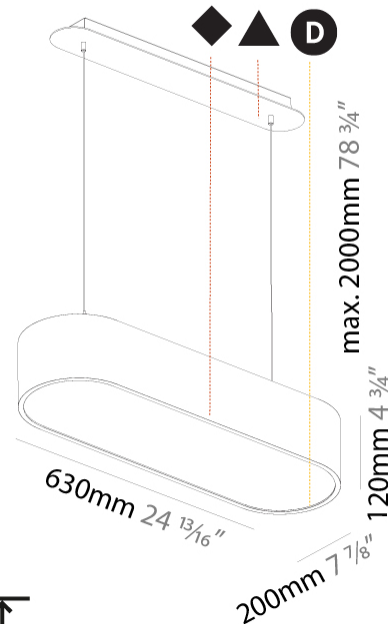

GENERAL

Series: Smoothy
Subseries: Smoothline
Partner: Prolicht
Division: Architectural
Installation: Suspension
Product Type: Pendant
Mounting Location: Ceiling
Light Distribution: Direct

PHYSICAL

Shape: Oval
Length (mm): 630
Length (in): 24 13/16
Width (mm): 200
Width (in): 7 7/8
Height (mm): 120
Height (in): 4 3/4
Max. Overall Height (mm): 2120
Max. Overall Height (in): 82 1/2
Weight (kg): 5.043
Weight (lbs): 11.40
Diffuser: PMMA - Opal or Micro-Prism
Fixture Finish: SSR / BKV / CWI / CRY / HAB / UFT / ITA / RUA / FTG / MYG / LOD / PUS / FRO / FUP / KIA / POP / BLS / SPG / MEY / GOH / CHC / COM / ABZ / JAG / OBR / MOS / ROR
Fixture Material: Extruded Aluminum / Steel
Cable Details: 2000mm / 78 3/4"

ELECTRICAL

Lamp Type: LED (Zhaga Standard)
Input Wattage (W): 21
Total Output Wattage (W): 18
Dimming: Tri-Mode (Non-Dimming and Phase Dimming (120Vac only) and 0-10V Dimming)
Driver Included: Yes
Driver Location: Integrated
Driver Type: Constant Current - Universal
Driver Class: Class 2
Input Voltage (V): 120 - 277
Constant Current (MA): 500

LED

Number of LEDs: 6 x 3W
Color Temperature (°K): 3000 / 4000
Max. Delivered Lumen (lm): 1530 / 1680
Lamp Life (hrs): 50000
Upon Request: Other CCT available

OPTICAL

RATINGS AND CERTIFICATIONS

Certified By: Certified for North American Standards
IP rating: IP20