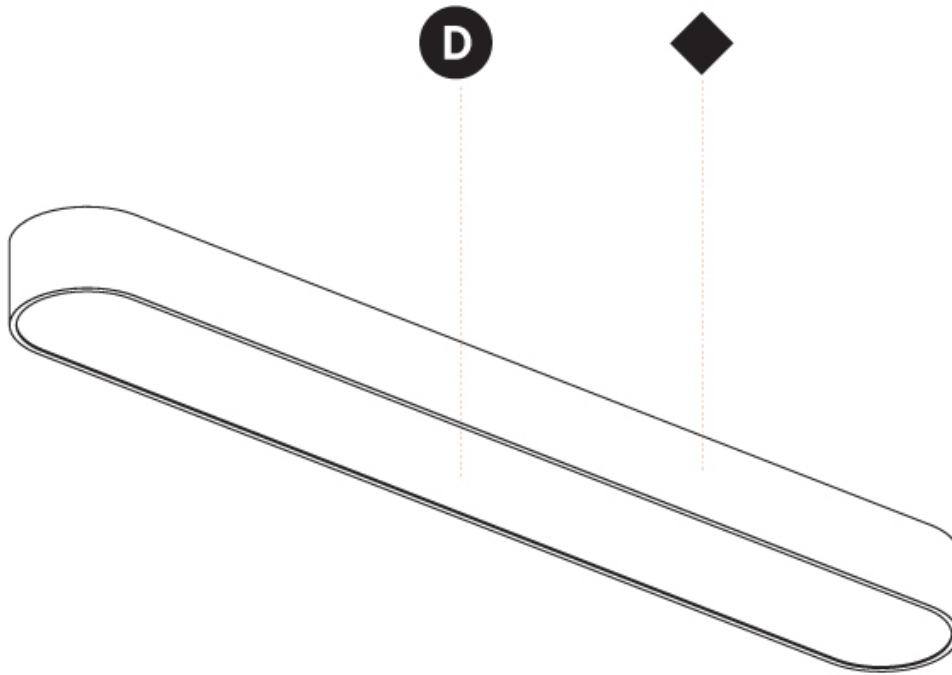

SMOOTHLINE SURFACE

A32972-

PROJECT	_____
TYPE	_____
SPECIFIER	_____
QUANTITY	_____
DATE	_____