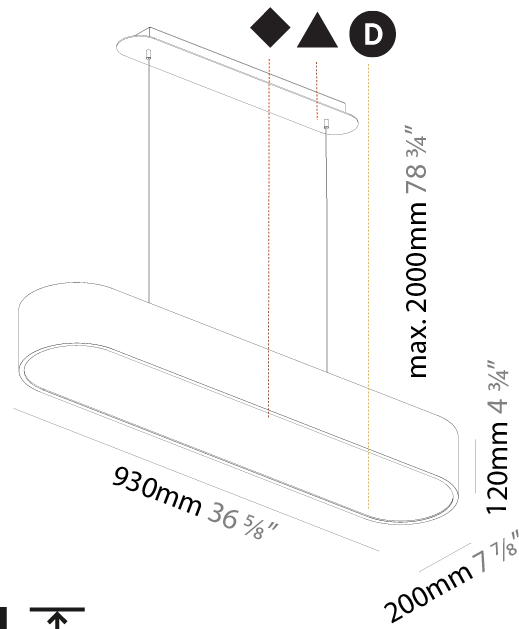

GENERAL

Series: Smoothy
Subseries: Smoothline
Partner: Prolicht
Division: Architectural
Installation: Suspension
Product Type: Pendant
Mounting Location: Ceiling
Light Distribution: Direct

PHYSICAL

Shape: Oval
Length (mm): 930
Length (in): 36 5/8
Width (mm): 200
Width (in): 7 7/8
Height (mm): 120
Height (in): 4 3/4
Max. Overall Height (mm): 2120
Max. Overall Height (in): 82 1/2
Weight (kg): 6.973
Weight (lbs): 15.34
Diffuser: PMMA - Opal or Micro-Prism
Fixture Finish: SSR / BKV / CWI / CRY / HAB / UFT / ITA / RUA / FTG / MYG / LOD / PUS / FRO / FUP / KIA / POP / BLS / SPG / MEY / GOH / CHC / COM / ABZ / JAG / OBR / MOS / ROR
Fixture Material: Extruded Aluminum / Steel
Cable Details: 2000mm / 78 3/4"

ELECTRICAL

Lamp Type: LED (Zhaga Standard)
Input Wattage (W): 31.5
Total Output Wattage (W): 27
Dimming: Tri-Mode (Non-Dimming and Phase Dimming (120Vac only) and 0-10V Dimming)
Driver Included: Yes
Driver Location: Integrated
Driver Type: Constant Current - Universal
Driver Class: Class 2
Input Voltage (V): 120 - 277
Constant Current (MA): 500

LED

Number of LEDs: 9
Color Temperature (°K): 3000 / 4000
Max. Delivered Lumen (lm): 2190 / 2410
CRI: >80 CRI
Lamp Life (hrs): 50000
Upon Request: Other CCT available

OPTICAL

RATINGS AND CERTIFICATIONS

Certified By: Certified for North American Standards
IP rating: IP20