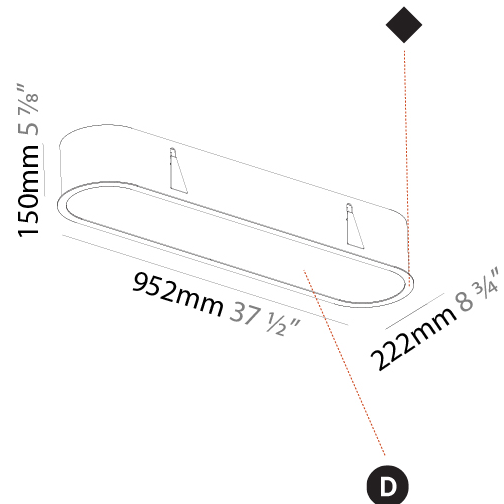

PHYSICAL

Shape: Oval
Length (mm): 952
Length (in): 37 1/2
Width (mm): 222
Width (in): 8 3/4
Depth (mm): 150
Depth (in): 5 7/8
Ceiling Thickness (mm): 10 / 12.5 / 15 / 25
Ceiling Thickness (in): 3/8 or 1/2 or 9/16 or 1
Min. Recessing Depth (mm): 160
Min. Recessing Depth (in): 6 5/16
Weight (kg): 5.93
Weight (lbs): 13.05
Diffuser: PMMA - Opal or Micro-Prism
Fixture Finish: SSR / BKV / CWI / CRY / HAB / UFT / ITA / RUA / FTG / MYG / LOD / PUS / FRO / FUP / KIA / POP / BLS / SPG / MEY / GOH / CHC / COM / ABZ / JAG / OBR / MOS / ROR
Fixture Material: Extruded Aluminum / Steel
Cut-out Measurements: 935mm / 36 13/16" x 205mm / 8 1/16"

ELECTRICAL

Lamp Type: LED (Zhaga Standard)
Input Wattage (W): 31.9
Total Output Wattage (W): 27
Dimming: Tri-Mode (Non-Dimming and Phase Dimming (120Vac only) and 0-10V Dimming)
Driver Included: Yes
Driver Location: Integrated
Driver Type: Constant Current - Universal
Driver Class: Class 2
Input Voltage (V): 120 - 277
Constant Current (MA): 500

LED

Color Temperature (°K): 3000 / 4000
Max. Delivered Lumen (lm): 2140 / 2350
CRI: >80 CRI
Lamp Life (hrs): 50000
Upon Request: Other CCT available

OPTICAL

RATINGS AND CERTIFICATIONS

Certified By: Certified for North American Standards
IP rating: IP20

PROJECT
TYPE
SPECIFIER
QUANTITY
DATE

935mm x 205mm
36 13/16" x 8 1/16"

10 - 25mm
3/8" - 1"

160mm
6 5/16"