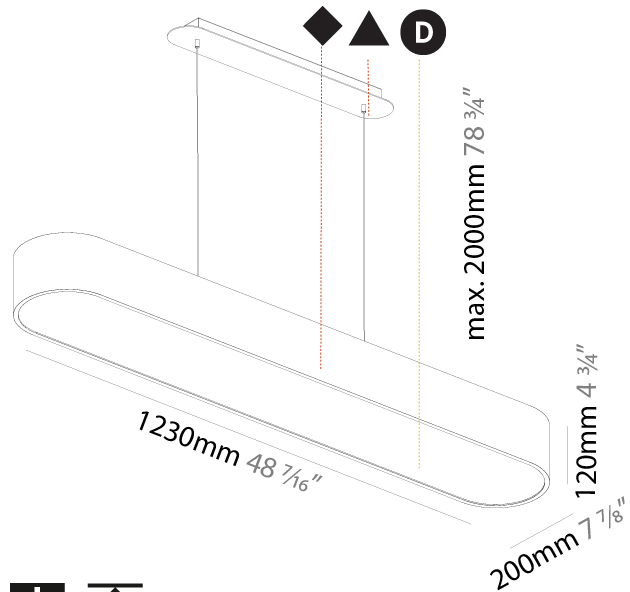

GENERAL

Series: Smoothy
Subseries: Smoothline
Partner: Prolicht
Division: Architectural
Installation: Suspension
Product Type: Pendant
Mounting Location: Ceiling
Light Distribution: Direct

PHYSICAL

Shape: Oblong
Length (mm): 1230
Length (in): 48 7/16
Width (mm): 200
Width (in): 7 7/8
Height (mm): 120
Height (in): 4 3/4
Max. Overall Height (mm): 2120
Max. Overall Height (in): 82 1/2
Weight (kg): 8.855
Weight (lbs): 19.48
Diffuser: [PMMA - Opal or Micro-Prism](#)
Fixture Finish: [SSR / BKV / CWI / CRY / HAB / UFT / ITA / RUA / FTG / MYG / LOD / PUS / FRO / FUP / KIA / POP / BLS / SPG / MEY / GOH / CHC / COM / ABZ / JAG / OBR / MOS / ROR](#)
Fixture Material: [Extruded Aluminum / Steel](#)
Cable Details: 2000mm / 78 3/4"

ELECTRICAL

Lamp Type: LED (Zhaga Standard)
Input Wattage (W): 42
Total Output Wattage (W): 38
Dimming: [Tri-Mode (Non-Dimming and Phase Dimming (120Vac only) and 0-10V Dimming)](#)
Driver Included: Yes
Driver Location: Integrated
Driver Type: Constant Current - Universal
Driver Class: Class 1
Input Voltage (V): 120 - 277
Constant Current (MA): 500

LED

Number of LEDs: 12
Color Temperature (°K): [3000 / 4000](#)
Max. Delivered Lumen (lm): 2920 / 3210
CRI: >80 CRI
Lamp Life (hrs): 50000
Upon Request: Other CCT available

OPTICAL

RATINGS AND CERTIFICATIONS

Certified By: Certified for North American Standards
IP rating: IP20