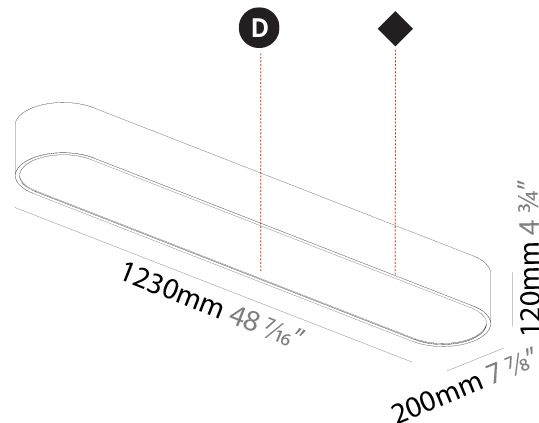

1. To build a product code in our configurator select the specify button on the base model # product page
2. To build a manual product code on this datasheet choose from the options listed below in blue font and add the suffix to the base model #

GENERAL

Series: Smoothy
Subseries: Smoothline
Partner: Prolicht
Division: Architectural
Installation: Surface
Product Type: Ceiling Surface
Mounting Location: Ceiling
Light Distribution: Direct

PHYSICAL

Shape: Oval
Length (mm): 1230
Length (in): 48 7/16
Width (mm): 200
Width (in): 7 7/8
Height (mm): 120
Height (in): 4 3/4

Diffuser: PMMA - Opal or Micro-Prism
Fixture Finish: SSR / BKV / CWI / CRY / HAB / UFT / ITA / RUA / FTG / MYG / LOD / PUS / FRO / FUP / KIA / POP / BLS / SPG / MEY / GOH / CHC / COM / ABZ / JAG / OBR / MOS / ROR
Fixture Material: Extruded Aluminum / Steel

ELECTRICAL

Lamp Type: LED (Zhaga Standard)
Input Wattage (W): 42
Total Output Wattage (W): 36
Dimming: Tri-Mode (Non-Dimming and Phase Dimming (120Vac only) and 0-10V Dimming)
Driver Included: Yes
Driver Location: Integrated
Driver Type: Constant Current - Universal
Driver Class: Class 1
Input Voltage (V): 120 - 277
Constant Current (MA): 500

LED

Color Temperature (°K): 3000 / 4000
Max. Delivered Lumen (lm): 2920 / 3210
CRI: >80 CRI
Lamp Life (hrs): 50000
Upon Request: Other CCT available

OPTICAL

RATINGS AND CERTIFICATIONS

Certified By: Certified for North American Standards
IP rating: IP20