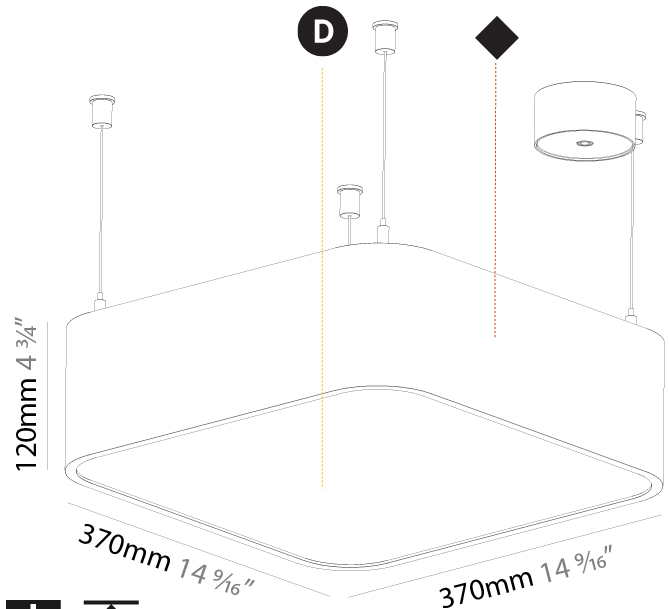

GENERAL

Series: Smoothy
Subseries: Smoothy Standard
Partner: Prolicht
Division: Architectural
Installation: Suspension
Product Type: Pendant
Mounting Location: Ceiling
Light Distribution: Direct

PHYSICAL

Shape: Square
Length (mm): 370
Length (in): 14 9/16
Width (mm): 370
Width (in): 14 9/16
Height (mm): 120
Height (in): 4 3/4
Max. Overall Height (mm): 2120
Max. Overall Height (in): 83 7/16
Weight (kg): 4.15
Weight (lbs): 9.13
Diffuser: [PMMA - Opal or Micro-Prism](#)
Fixture Finish: [SSR / BKV / CWI / CRY / HAB / UFT / ITA / RUA / FTG / MYG / LOD / PUS / FRO / FUP / KIA / POP / BLS / SPG / MEY / GOH / CHC / COM / ABZ / JAG / OBR / MOS / ROR](#)
Fixture Material: [Extruded Aluminum / Steel](#)
Cable Details: 2000mm / 78 3/4"

ELECTRICAL

Lamp Type: LED (Zhaga Standard)
Input Wattage (W): 12
Total Output Wattage (W): 10
Dimming: [Non-Dimmable](#)
Driver Included: Yes
Driver Location: Integrated
Driver Type: Constant Current - Universal
Driver Class: Class 2
Input Voltage (V): 120 - 277
Constant Current (MA): 350
Upon Request: (Not included - see components) Integral: 0-10Vdc dimming / Phase dimming 120Vac only

LED

[Color Temperature (°K): 3000 / 4000](#)
Max. Delivered Lumen (lm): 1380 / 1430
CRI: >80 CRI
Efficiency (%): 82.7
Lamp Life (hrs): 50000
Upon Request: Other CCT available

OPTICAL

RATINGS AND CERTIFICATIONS

Certified By: Certified for North American Standards
IP rating: IP20