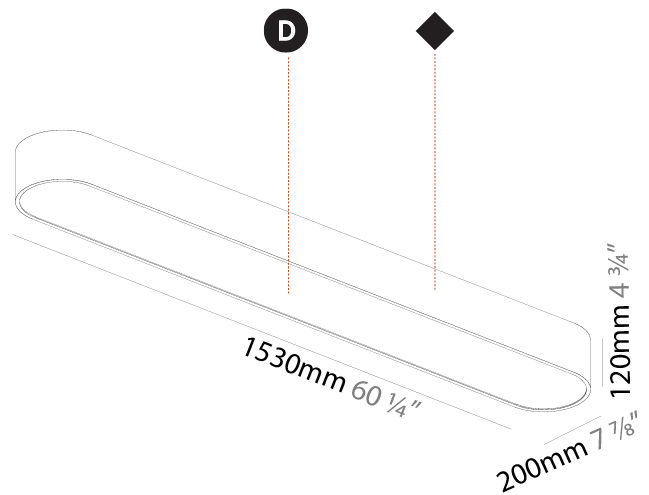

1. To build a product code in our configurator select the specify button on the base model # product page
2. To build a manual product code on this datasheet choose from the options listed below in blue font and add the suffix to the base model #

GENERAL

Series: Smoothy
Subseries: Smoothline
Partner: Prolicht
Division: Architectural
Installation: Surface
Product Type: Ceiling Surface
Mounting Location: Ceiling
Light Distribution: Direct

PHYSICAL

Shape: Oval
Length (mm): 1530
Length (in): 60 1/4
Width (mm): 200
Width (in): 7 7/8
Height (mm): 120
Height (in): 4 3/4

Diffuser: PMMA - Opal or Micro-Prism
Fixture Finish: SSR / BKV / CWI / CRY / HAB / UFT / ITA / RUA / FTG / MYG / LOD / PUS / FRO / FUP / KIA / POP / BLS / SPG / MEY / GOH / CHC / COM / ABZ / JAG / OBR / MOS / ROR
Fixture Material: Extruded Aluminum / Steel

ELECTRICAL

Lamp Type: LED (Zhaga Standard)
Input Wattage (W): 52
Total Output Wattage (W): 45
Dimming: Tri-Mode (Non-Dimming and Phase Dimming (120Vac only) and 0-10V Dimming)
Driver Included: Yes
Driver Location: Integrated
Driver Type: Constant Current - Universal
Driver Class: Class 2
Input Voltage (V): 120 - 277
Constant Current (MA): 500

LED

Color Temperature (°K): 3000 / 4000
Max. Delivered Lumen (lm): 3650 / 4010
CRI: >80 CRI
Lamp Life (hrs): 50000
Upon Request: Other CCT available

OPTICAL

RATINGS AND CERTIFICATIONS

Certified By: Certified for North American Standards
IP rating: IP20